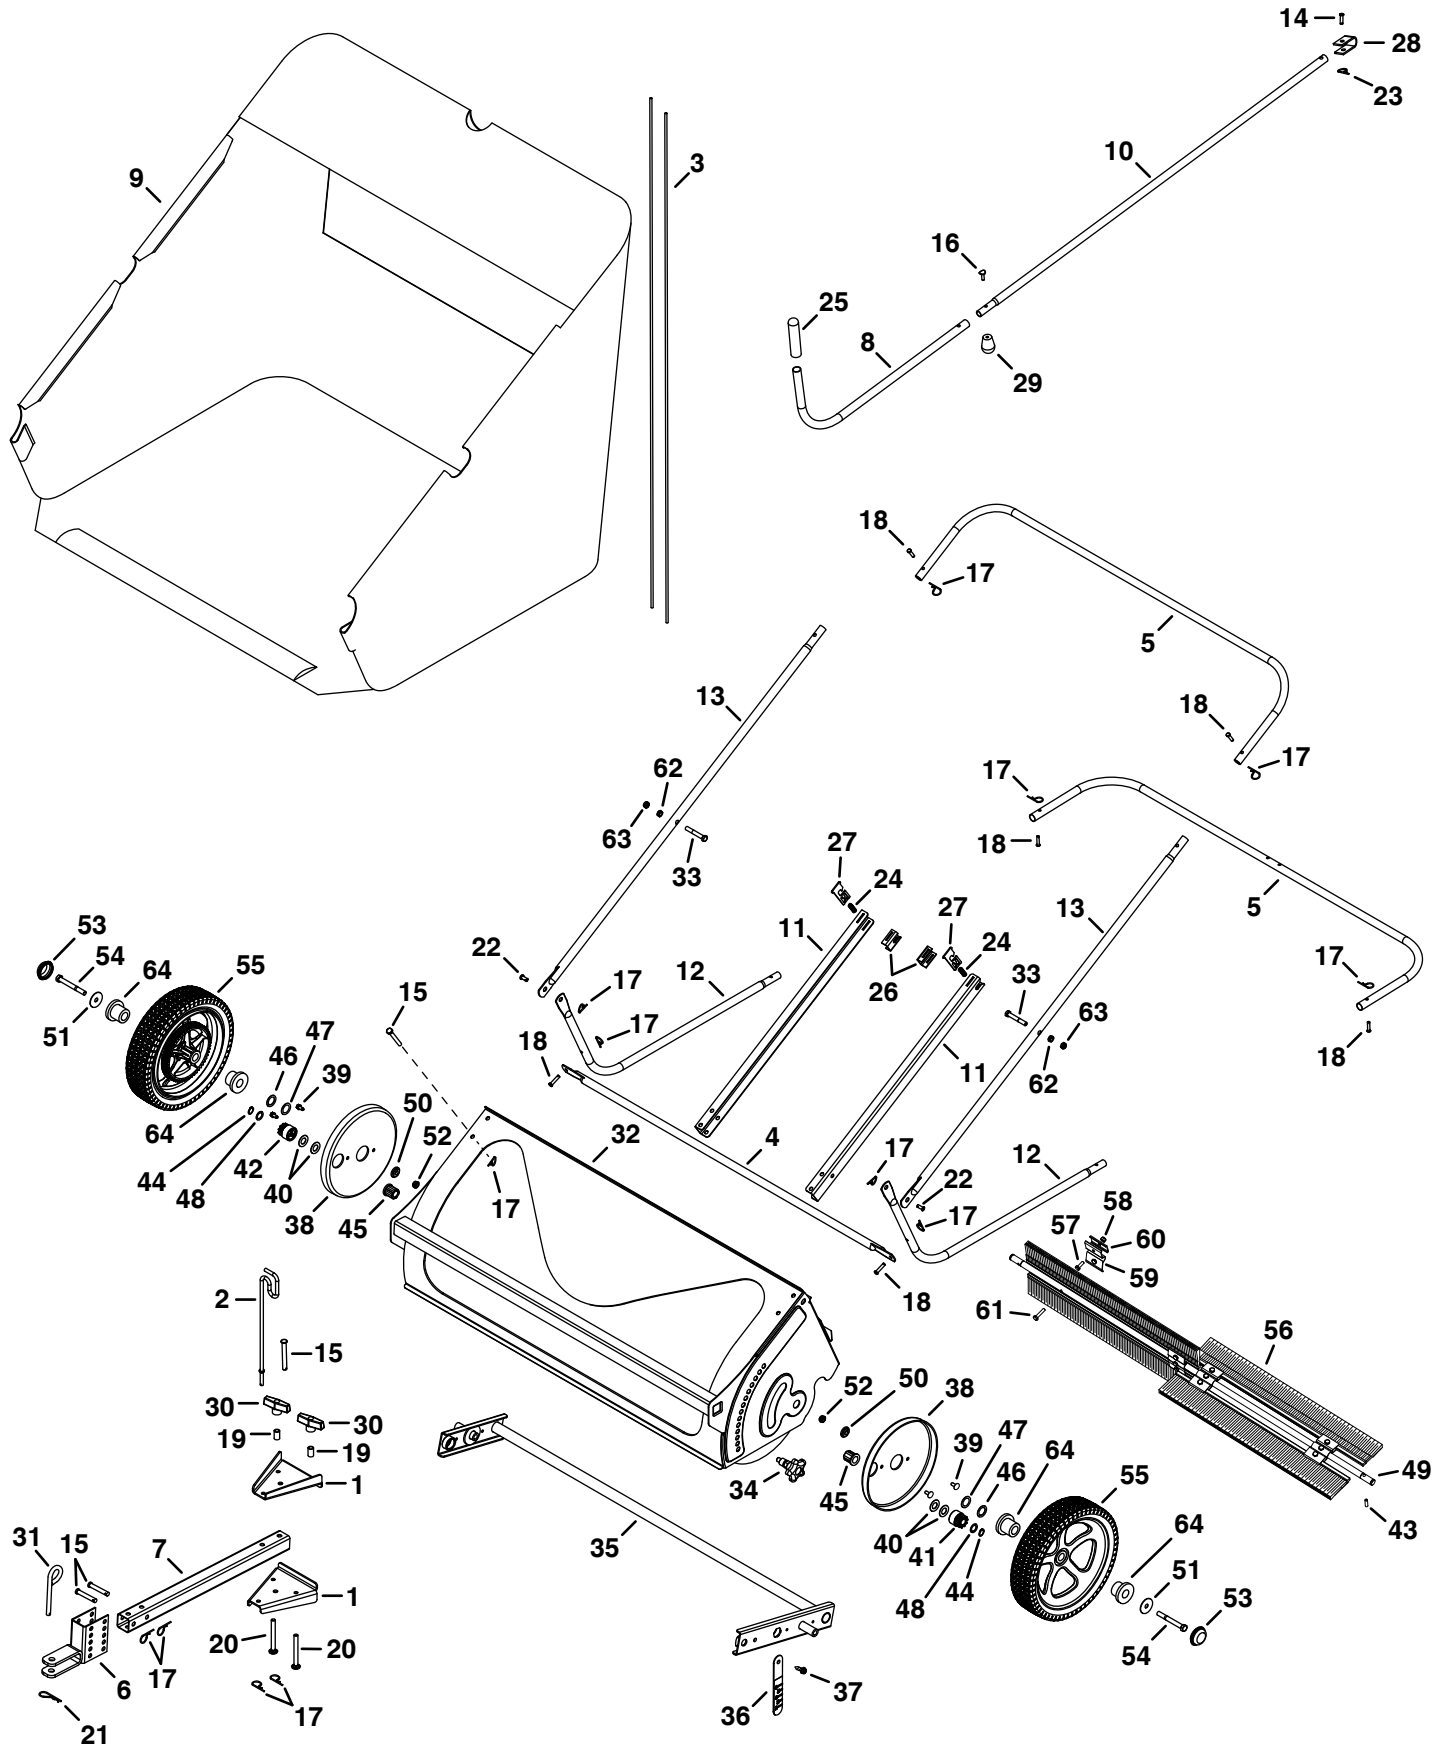

REPAIR PARTS ILLUSTRATION

REPAIR PARTS LIST

REF	QTY	PART NO	DESCRIPTION	REF	QTY	PART NO	DESCRIPTION
1	2	27425	Drawbar Bracket	34	1	40891	Spring Loaded Pin
2	1	42661	Handle Holder	35	1	67730	Height Adjustment Tube
3	2	42646	Hopper Support Rod	36	1	27442	Brush Height Gauge
4	1	42020	Bag Frame Tube	37	1	710-0896	Hex Screw, 1/4-14 x 5/8"
5	2	42649	Rear Hopper Tube	38	2	41035	Dust Cover
6	1	67664	Hitch	39	4	48373	Pop Rivet
7	1	27421	Drawbar	40	4	40001	Shim Washer
8	1	42648	Lower Handle Tube	41	1	48651	Pinion Gear (LH)
9	1	42904	Hopper Bag	42	1	48652	Pinion Gear (RH)
10	1	42647	Upper Handle Tube	43	2	47046	Dowel Pin, 1/4 x 3/4"
11	2	27424	Bag Arm	44	2	42094	Retaining Ring
12	2	40897	Lower Hopper Tube	45	2	67407	Bearing Assembly
13	2	42539	Upper Hopper Tube	46	2	44008	Washer, 1-1/8"
14	1	43259	Clevis Pin, 5/16 x 1-1/4"	47	2	1540-31	Washer, 1-1/14"
15	7	HA23636	Clevis Pin, 3/8 x 2-1/4"	48	2	42093	Washer, .598"
16	1	43978	Bolt, 1/4-20 x 1"	49	1	40722	Brush Shaft
17	16	43055	Hair Pin, 3/32 x 1.8"	50	2	26538	Step Spacer
18	6	48365	Clevis Pin, 1/4 x 1.11"	51	2	141	Washer, 1-1/4"
19	2	42659	Spacer, 3/4"	52	2	1038	Nylock Jam Nut, 3/8"
20	2	44217	Carriage Bolt, 5/16-18 x 3"	53	2	41017	Hub Cap
21	1	43343	Hair Cotter Pin, 3/32 x 2-5/16"	54	2	44961	Hex Bolt, 3/8-24 x 3-1/4"
22	2	48366	Clevis Pin, 3/8 x 1/2"	55	2	40987	Wheel
23	1	HA3090	Hair Cotter Pin, .08 x 1-1/8"	56	4	46780	Brush
24	2	41036	Compression Spring	57	8	43012	Hex Bolt, 1/4-20 x 3/4"
25	1	7071	Handle Grip	58	12	47189	Nylock Nut, 1/4"
26	2	27426	Pivot Rod Support Bracket	59	4	23580	Brush Retainer (Double)
27	2	26484	Pivot Rod Retainer	60	8	23581	Brush Retainer (Single)
28	1	23878	U-Clamp	61	4	43661	Hex Bolt, 1/4-20 x 1"
29	1	42651	Knob	62	2	712-3008	Jam Nut, 3/8"
30	2	43720	Wing Knob	63	2	42210	Nylock Jam Nut, 3/8"
31	1	23353	Hitch Pin	64	4	45088	Wheel Bearing
32	1	67634	Sweeper Housing		1	42571	Owner's Manual
33	2	43432	Hex Bolt, 3/8-16 x 2-1/2"				